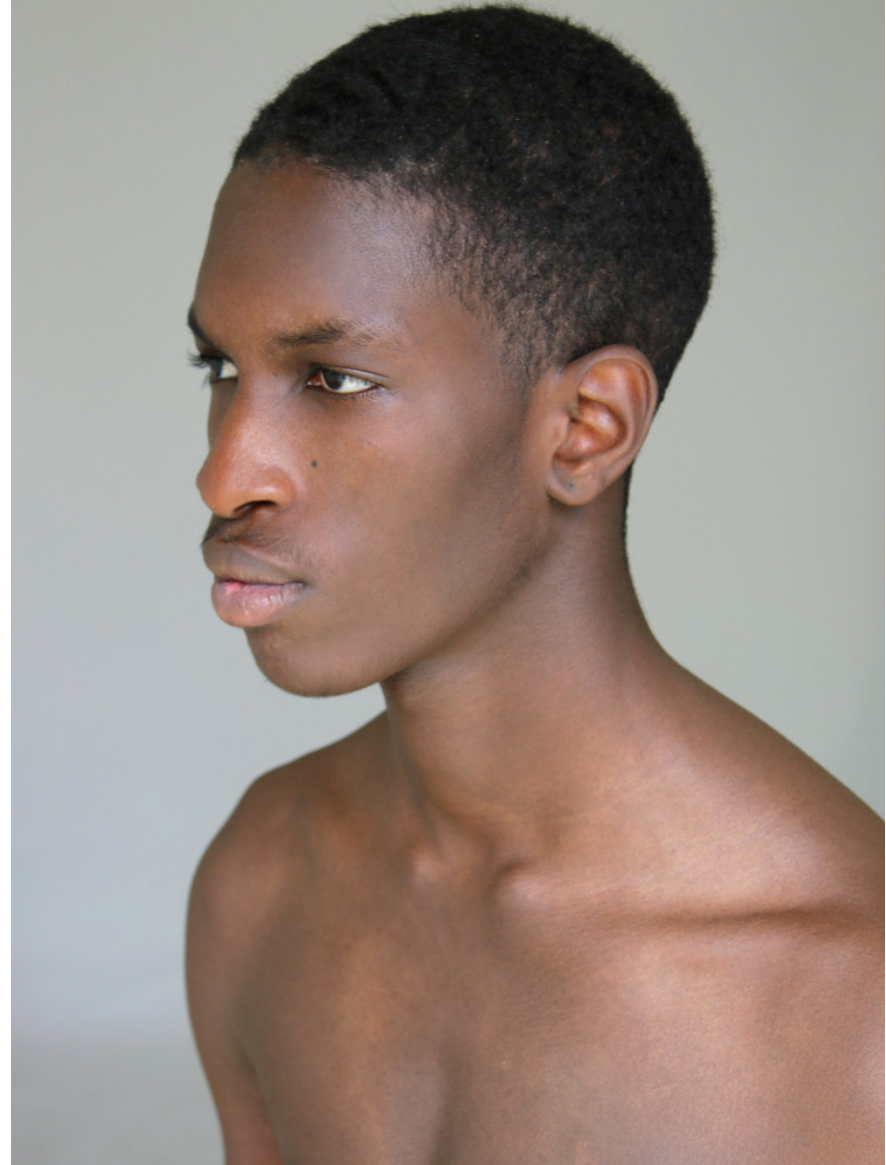

NEW MADISON

MODELS

OUSMANE F

Height: 188cm / 6' 2" Chest: 77cm / 30½" Waist: 64cm 25" Hips: 82cm / 32½" Shoes: 41 EU / 8 US / 7.5 UK Hair: Black Eyes: Brown

NEW MADISON

MODELS

OUSMANE F

Height: 188cm / 6' 2" Chest: 77cm / 30½" Waist: 64cm 25" Hips: 82cm / 32½" Shoes: 41 EU / 8 US / 7.5 UK Hair: Black Eyes: Brown

NEW MADISON

MODELS

OUSMANE F

Height: 188cm / 6' 2" Chest: 77cm / 30½" Waist: 64cm 25" Hips: 82cm / 32½" Shoes: 41 EU / 8 US / 7.5 UK Hair: Black Eyes: Brown