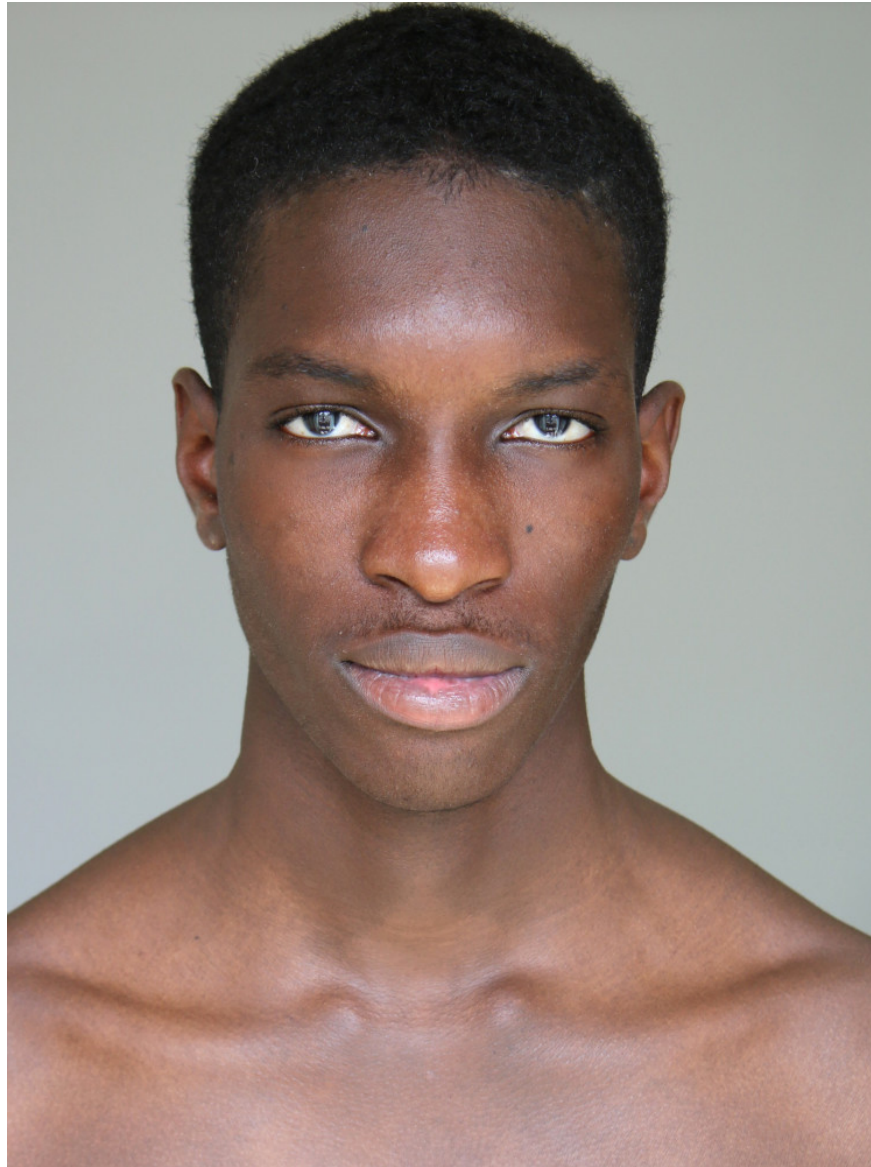

NEW MADISON

MODELS

OUSMANE F

Height: 188cm / 6' 2" Chest: 77cm / 30½" Waist: 64cm 25" Hips: 82cm / 32½" Shoes: 41 EU / 8 US / 7.5 UK Hair: Black Eyes: Brown

NEW MADISON

MODELS

OUSMANE F

Height: 188cm / 6' 2" Chest: 77cm / 30½" Waist: 64cm 25" Hips: 82cm / 32½" Shoes: 41 EU / 8 US / 7.5 UK Hair: Black Eyes: Brown

NEW MADISON

MODELS

OUSMANE F

Height: 188cm / 6' 2" Chest: 77cm / 30½" Waist: 64cm 25" Hips: 82cm / 32½" Shoes: 41 EU / 8 US / 7.5 UK Hair: Black Eyes: Brown