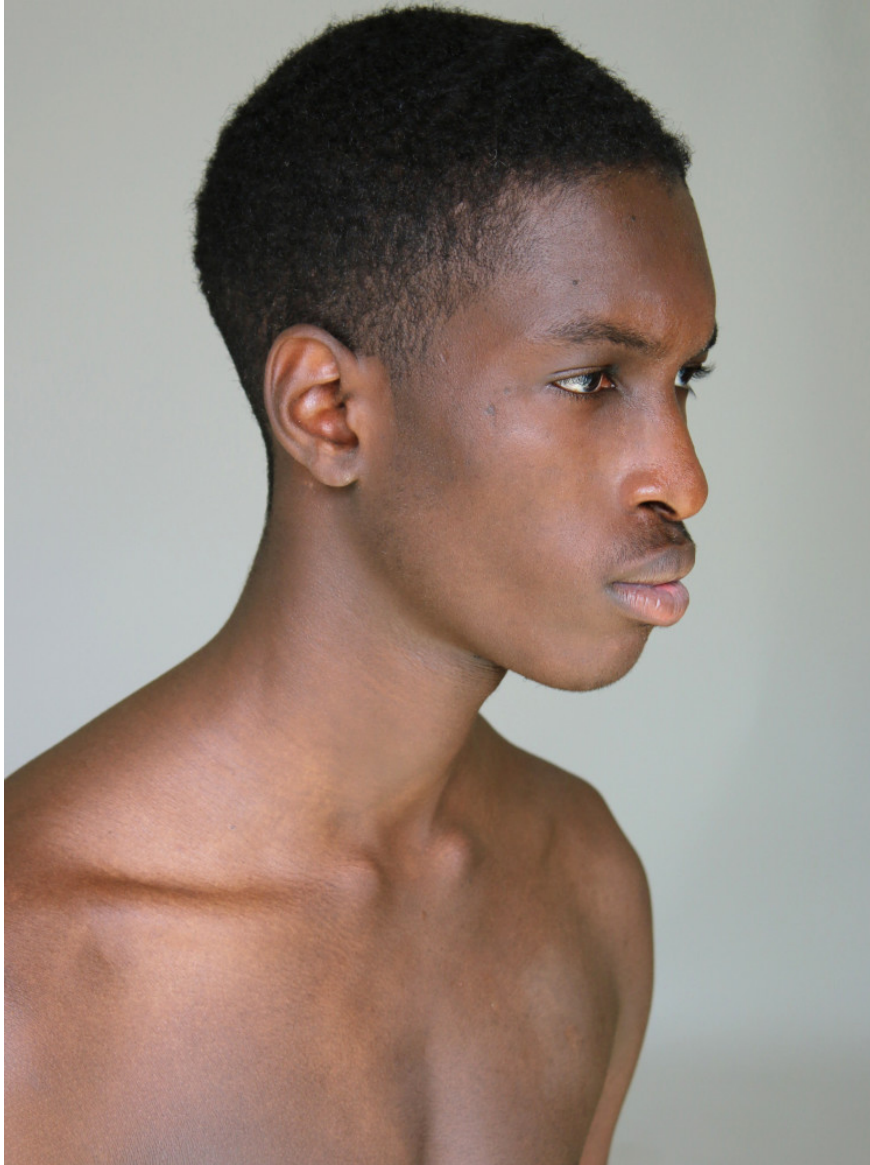

NEW MADISON

MODELS

OUSMANE F

Height: 188cm / 6' 2" Chest: 77cm / 30½" Waist: 64cm 25" Hips: 82cm / 32½" Shoes: 41 EU / 8 US / 7.5 UK Hair: Black Eyes: Brown

NEW MADISON

MODELS

OUSMANE F

Height: 188cm / 6' 2" Chest: 77cm / 30½" Waist: 64cm 25" Hips: 82cm / 32½" Shoes: 41 EU / 8 US / 7.5 UK Hair: Black Eyes: Brown

NEW MADISON

MODELS

OUSMANE F

Height: 188cm / 6' 2" Chest: 77cm / 30½" Waist: 64cm 25" Hips: 82cm / 32½" Shoes: 41 EU / 8 US / 7.5 UK Hair: Black Eyes: Brown