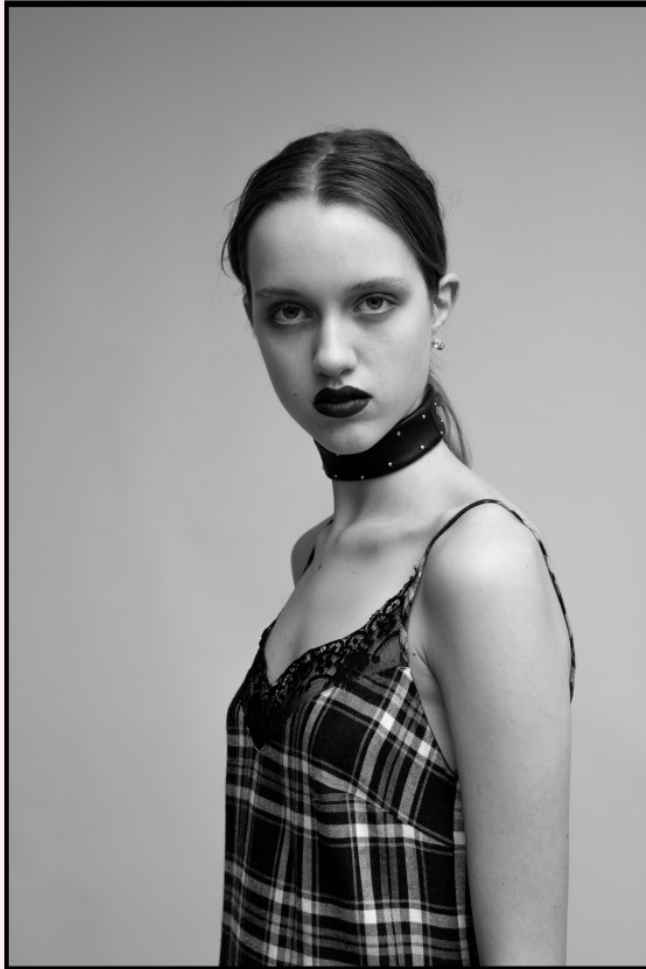

NEW MADISON

MODELS

RAMONA R

Height: 178cm / 5' 10"   Bust: 79cm / 31"   Waist: 60cm 23½"   Hips: 84cm / 33"   Shoes: 39 EU / 8 US / 6 UK   Hair: Brown   Eyes: Blue