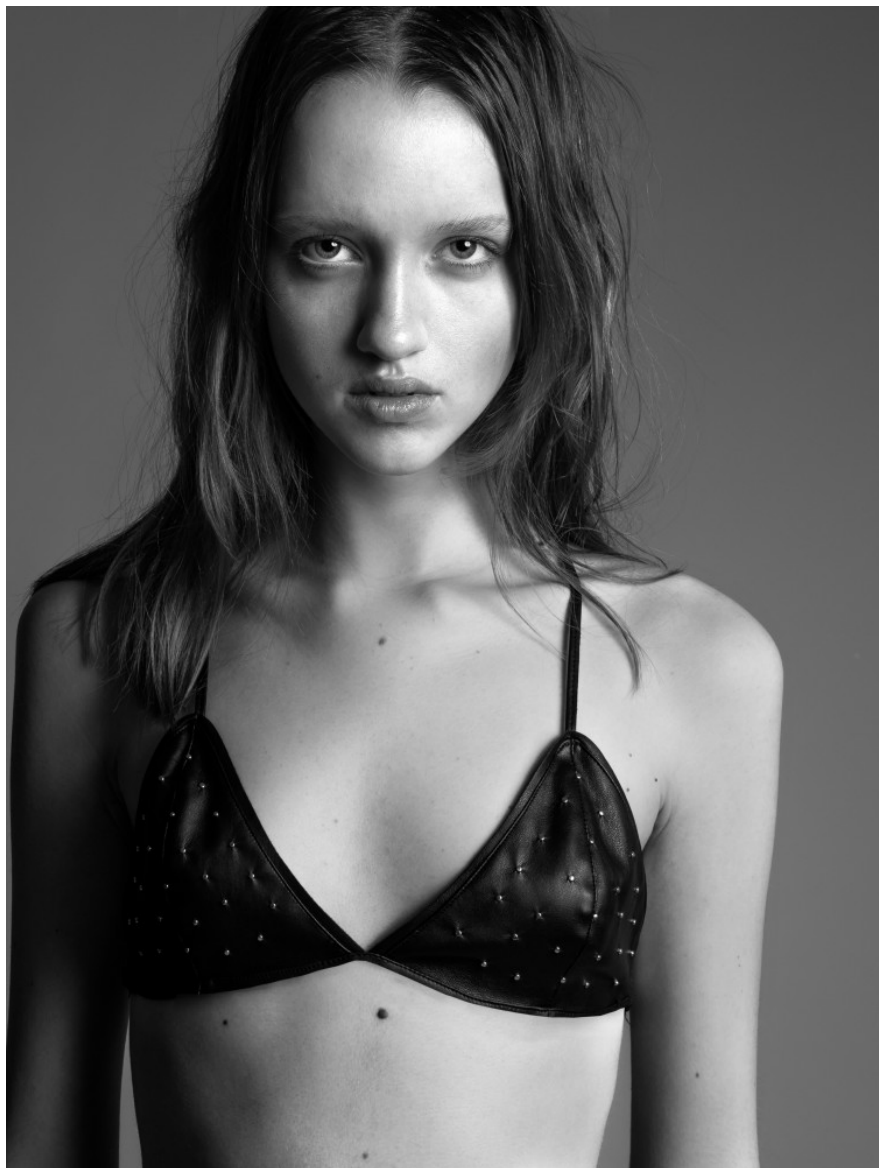

NEW MADISON

MODELS

RAMONA R

Height: 178cm / 5' 10"   Bust: 79cm / 31"   Waist: 60cm 23½"   Hips: 84cm / 33"   Shoes: 39 EU / 8 US / 6 UK   Hair: Brown   Eyes: Blue