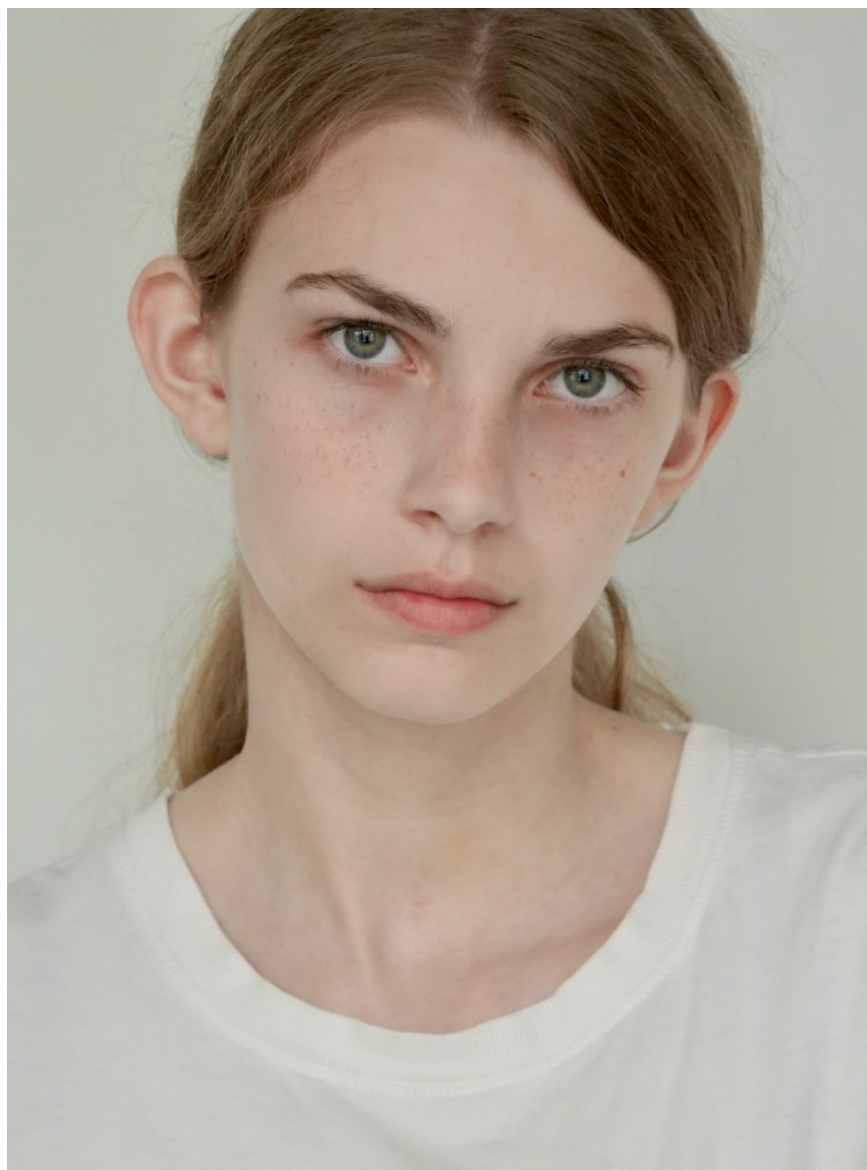

NEW MADISON

MODELS

OLIVIA B

Height: 176cm / 5' 9½" Bust: 76cm / 30" Waist: 61.5cm 24" Hips: 86.5cm / 34" Shoes: 40 EU / 9 US / 7 UK Hair: Venitian blond Eyes: Green

NEW MADISON

MODELS

OLIVIA B

Height: 176cm / 5' 9½" Bust: 76cm / 30" Waist: 61.5cm 24" Hips: 86.5cm / 34" Shoes: 40 EU / 9 US / 7 UK Hair: Venitian blond Eyes: Green

NEW MADISON

MODELS

OLIVIA B

Height: 176cm / 5' 9½" Bust: 76cm / 30" Waist: 61.5cm 24" Hips: 86.5cm / 34" Shoes: 40 EU / 9 US / 7 UK Hair: Venitian blond Eyes: Green