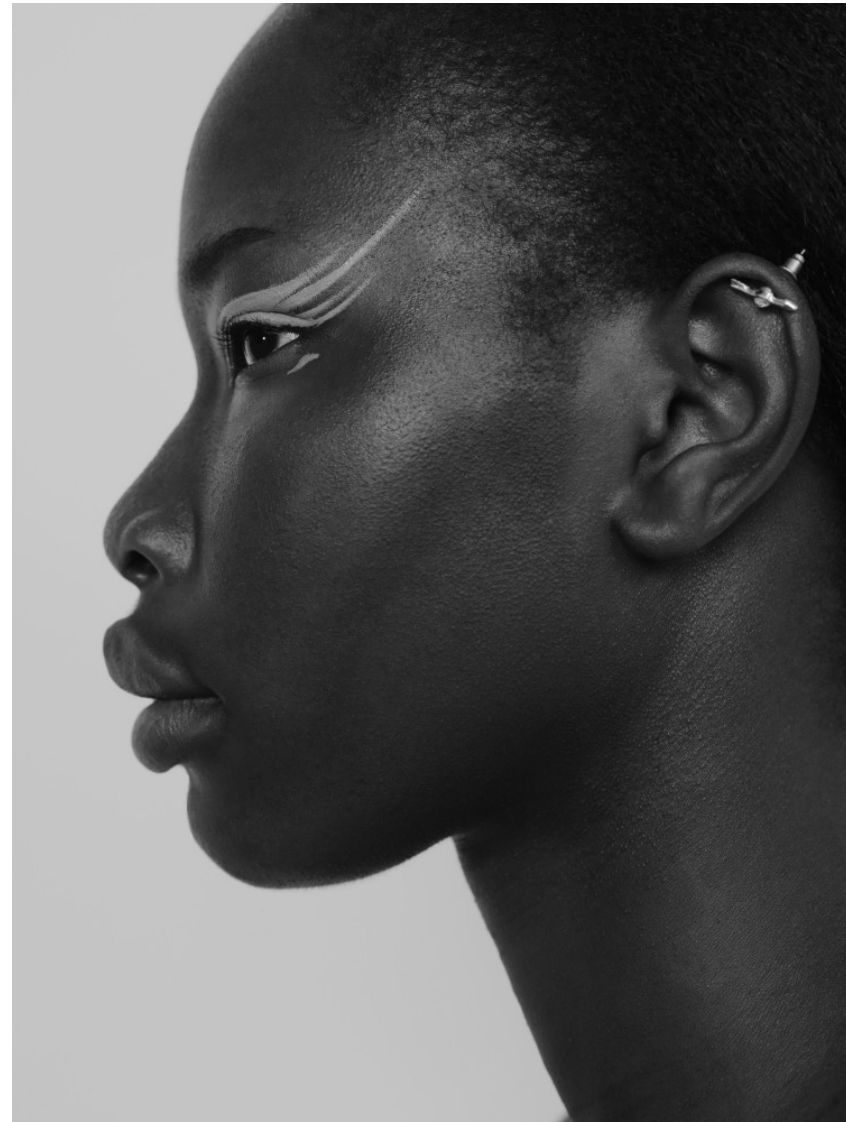

NEW MADISON

MODELS

ADHEL B

Height: 179cm / 5' 10½" Bust: 78cm / 30½" B Waist: 59cm 23" Hips: 89cm / 35" Shoes: 40EU / 9US / 7UK

NEW MADISON

MODELS

ADHEL B

Height: 179cm / 5' 10½" Bust: 78cm / 30½" B Waist: 59cm 23" Hips: 89cm / 35" Shoes: 40EU / 9US / 7UK

NEW MADISON

MODELS

ADHEL B

Height: 179cm / 5' 10½" Bust: 78cm / 30½" B Waist: 59cm 23" Hips: 89cm / 35" Shoes: 40EU / 9US / 7UK