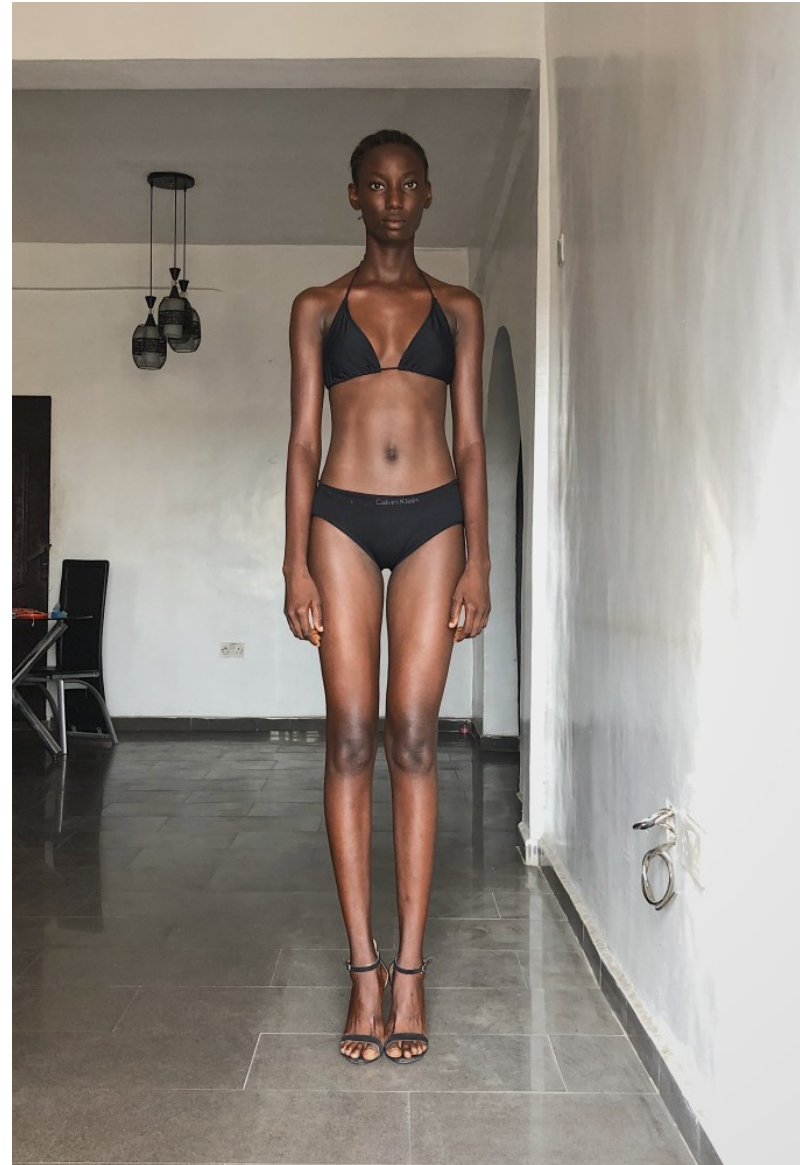

NEW MADISON

MODELS

BLESSING M

Height: 181cm / 5' 11½" Bust: 78.5cm / 31" A Waist: 60cm 23½" Hips: 87cm / 34½" Shoes: 41 EU / 10 US / 8 UK Hair: Black Eyes: Black

NEW MADISON

MODELS

BLESSING M

Height: 181cm / 5' 11½" Bust: 78.5cm / 31" A Waist: 60cm 23½" Hips: 87cm / 34½" Shoes: 41 EU / 10 US / 8 UK Hair: Black Eyes: Black

NEW MADISON

MODELS

BLESSING M

Height: 181cm / 5' 11½" Bust: 78.5cm / 31" A Waist: 60cm 23½" Hips: 87cm / 34½" Shoes: 41 EU / 10 US / 8 UK Hair: Black Eyes: Black